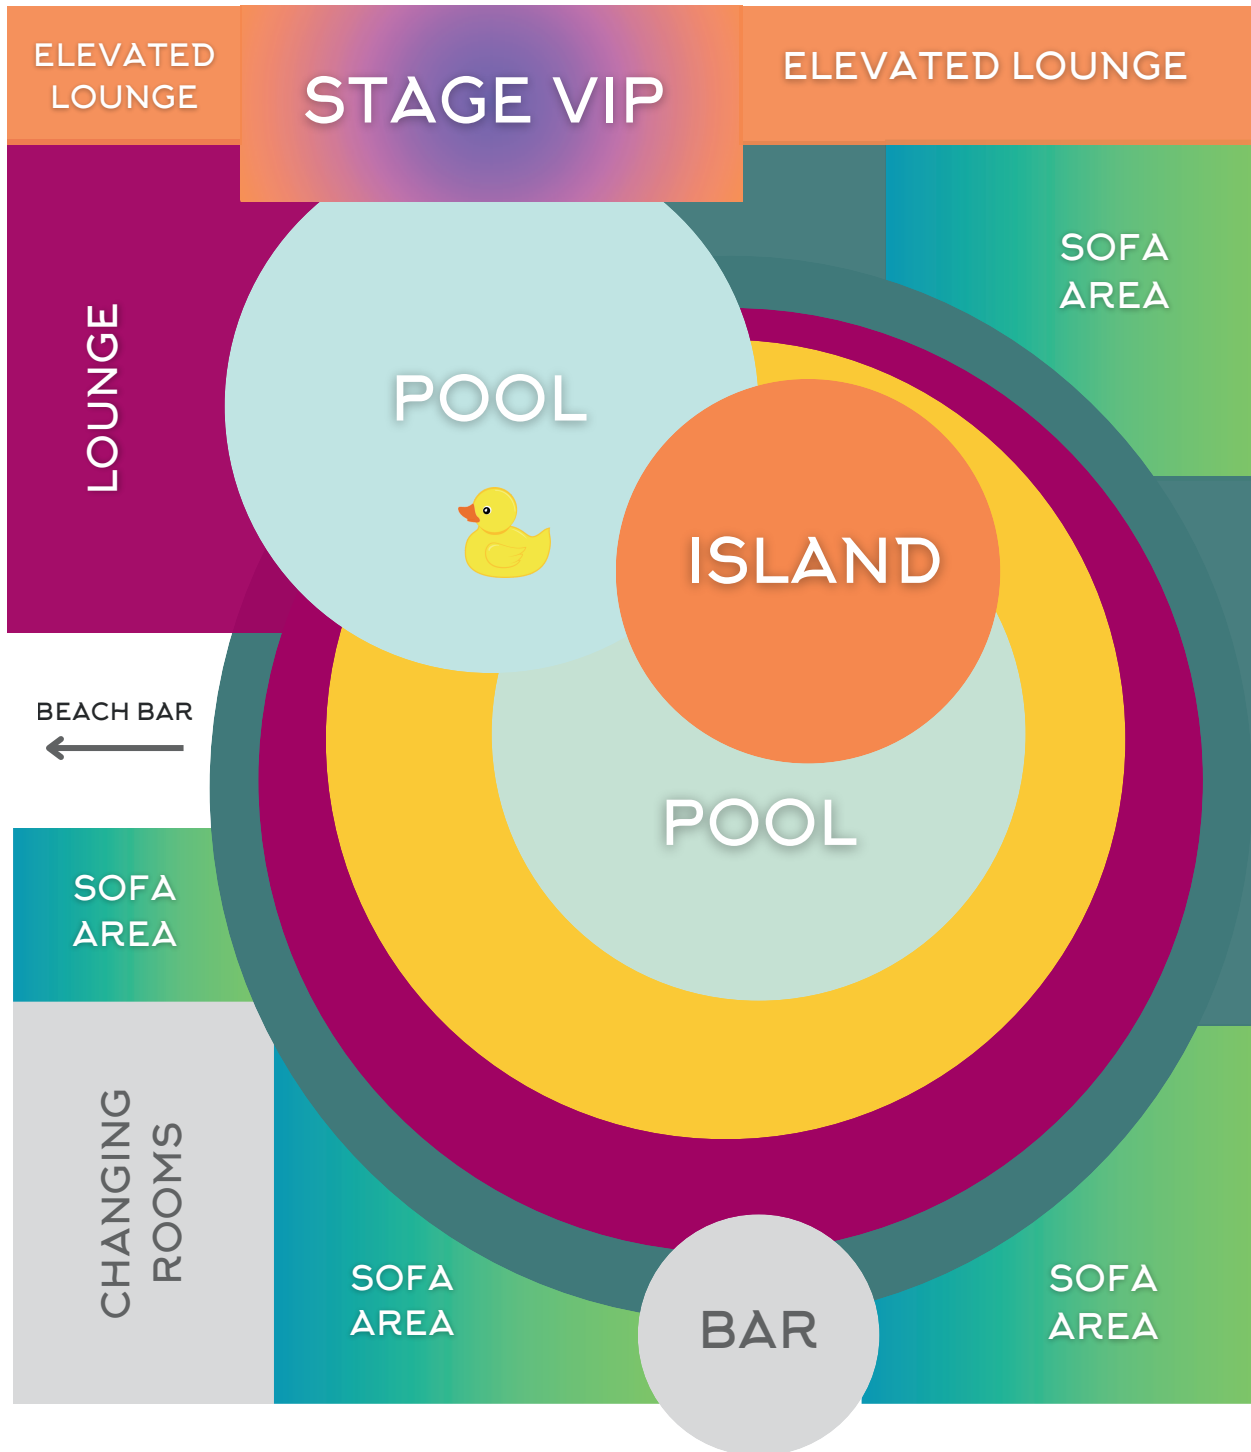

# BEACH CLUB PRICES

## SUN BEDS

- Daily AED 250 per person
- Daily AED 200 per person
- Daily AED 150 per person

## PREMIUM AREAS/ISLAND

- Double sun beds  
Daily AED 250 per person

## SOFA AREA

- Sofas (8 people)  
Daily AED 250 per person

Prices are fully redeemable on food & drinks.

\*Any unused food & beverage credit will not be refunded  
\*\*Weekend prices apply on public holidays