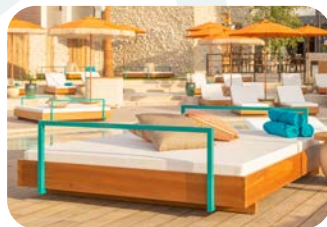

2 Persons

CABANA

AED 800

* AED 400 Redeemable For Food & Beverages

AED 1200 (Tuesday, Friday, Saturday & National Holidays)

* AED 600 Redeemable For Food & Beverages